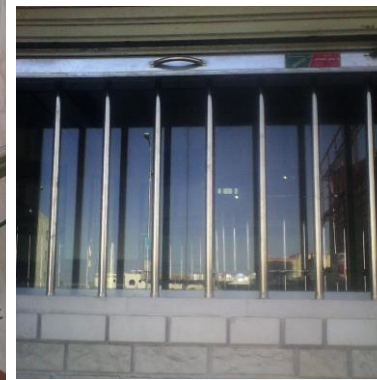

Security glass (Armored)

The workshop Complex for General Trading & Contracting has offers three types of security glass

- bulletproof glass: thickness of 4.5 cm: This type of glass has high rigidity and prevents any attack process whether manual or firearm
- Adhesive of safety protection : works to anti-theft and break-resistant and shock
- adhesive of protection from the harmful rays of the sun as well as soundproofing, heat and cold and anti-vision