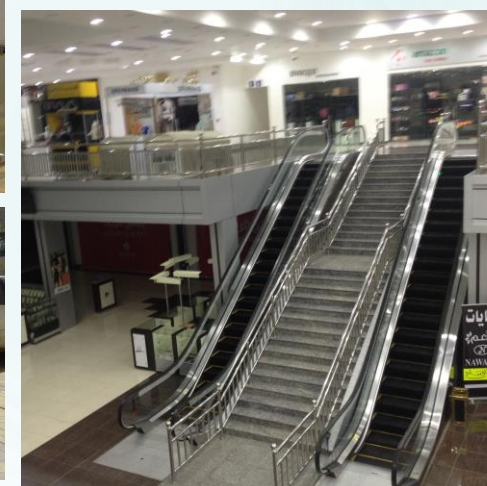

Stainless steel works

Stainless Steel Door

- Access Controlling Gates (Turnstile)
- Hospital operation room doors
- Elevator doors

Stainless steel handrails

The company is characterized by the presence of the latest designs and shapes that suit all tastes where the handrails stainless steel is one of the decorations that are more common now and that are placed in modern homes, and representations an important corner in homes, palaces, institutions, swimming pools and halls, because it gives the place a beautiful addition and more wonderful as a piece of furniture that beautifies the place and characterized by many different shapes, types and colors