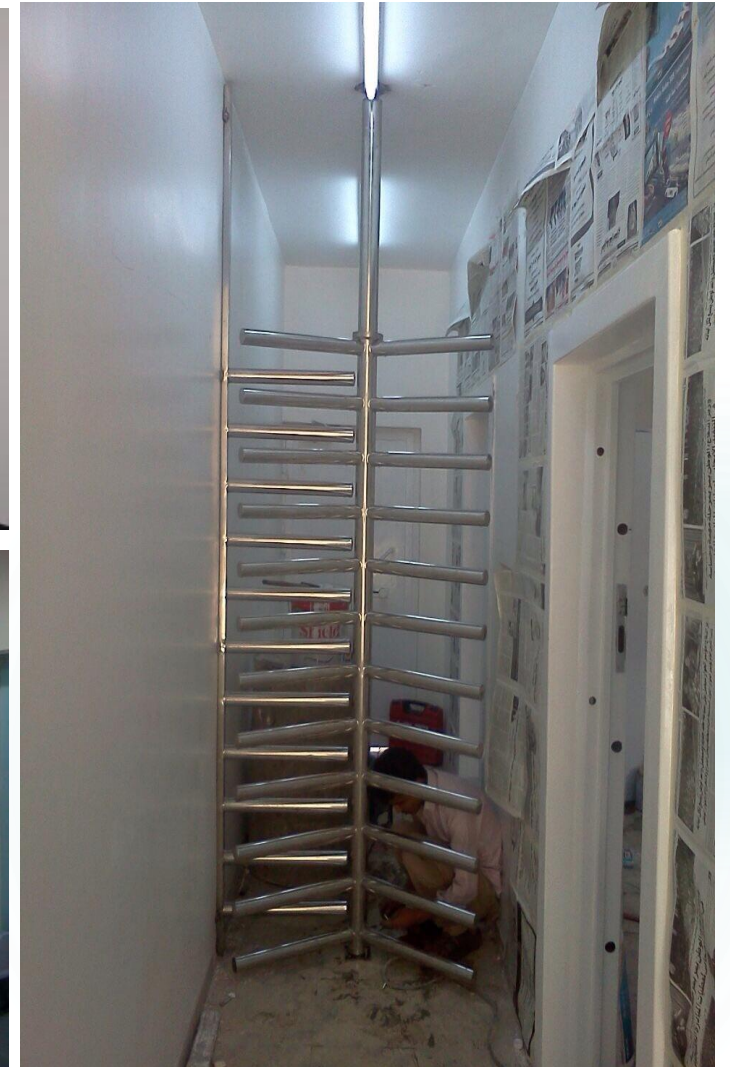

Stainless Steel Door

- Access Controlling Gates (Turnstile)
- Hospital operation room doors
- Elevator doors