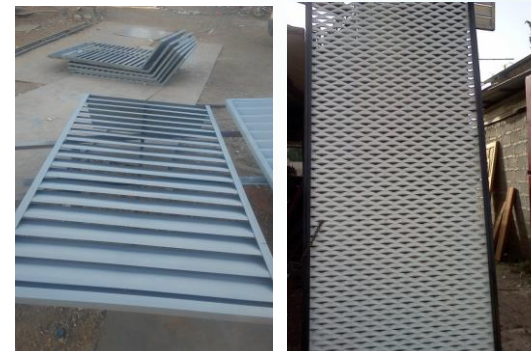

Ironworks sculpted plasma, laser, and wrought iron doors windows, stairs , handrails or other decorative works

We provide this service using the best types of iron, taking into account the weights and sectors and thicknesses appropriate to the nature of the product required according to the fundamentals of industry and are treated against rust to live for decades without maintenance remember by hands of skilled and trained workers' to work with the latest methods and equipment manufacturing high quality, and using our experience in the implementation and formation of hammered iron (hot and cold) and designs ranging from simple to complex and all unique.

Ironworks sculpted plasma, laser, and wrought iron windows, stairs , handrails or other decorative works

Fence (anti-vision screen – security fences)

Suspended shades of all its' forms of metal and polyethylene