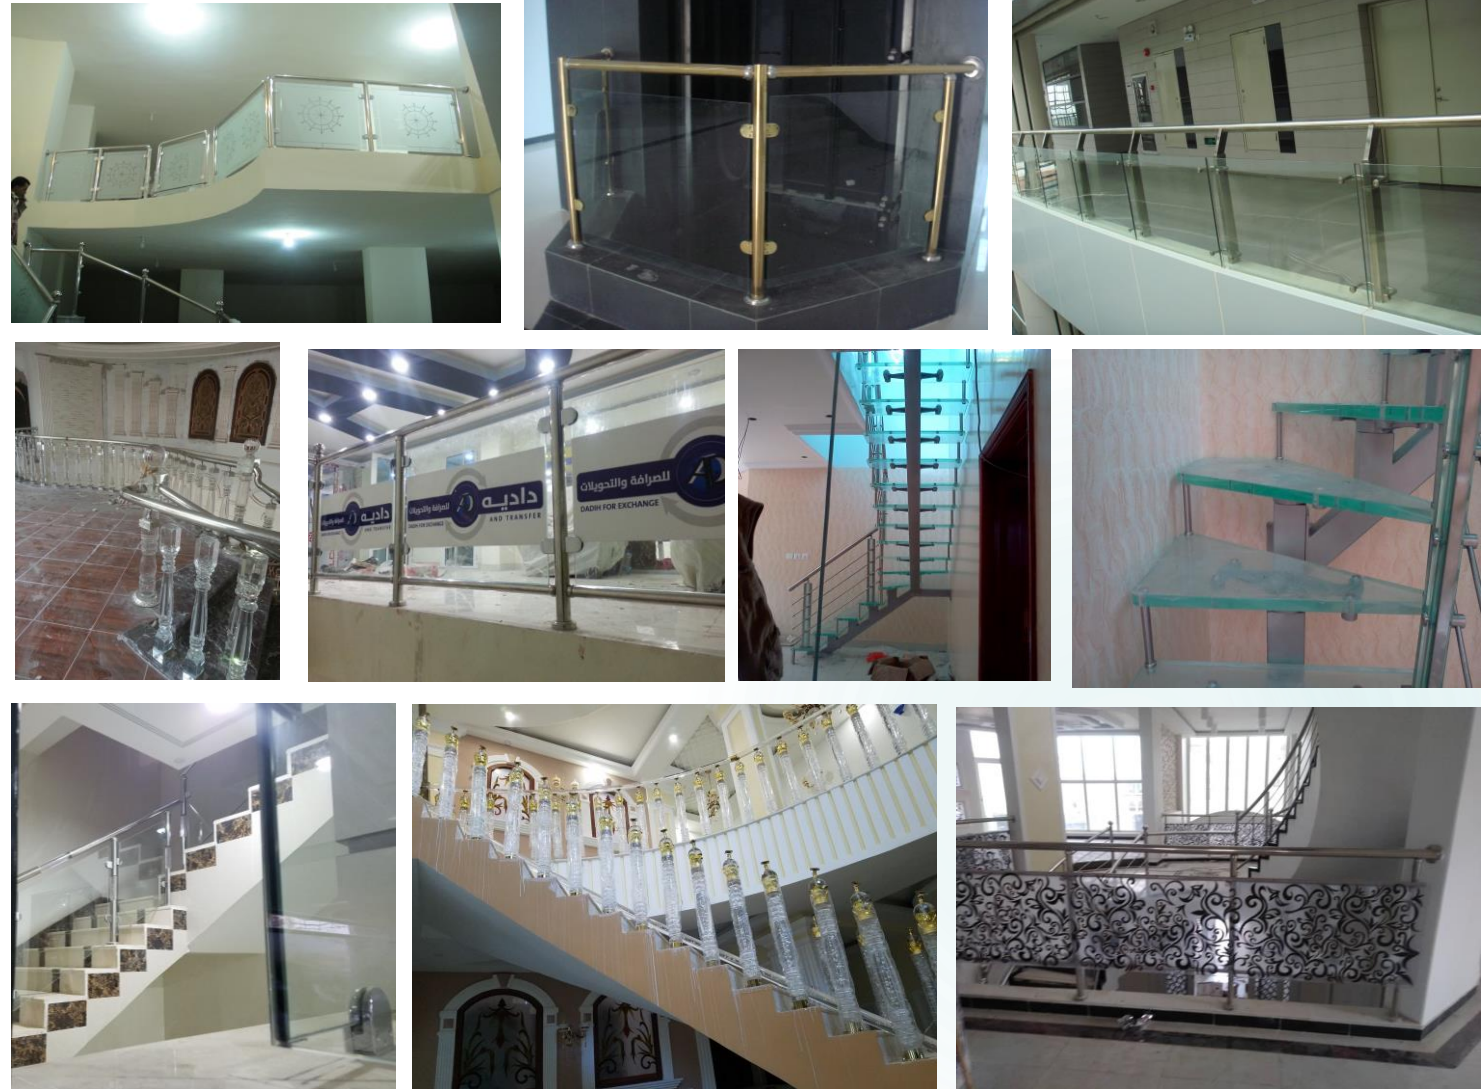

Stairs and handrails glass

We care about all the details of the glass and modern decoration and all that keep pace with modern special glass facades that are placed in the facades of institutions, companies and houses where give a look civilized and aesthetic and contemporary appearance of the facade for decoration generally.