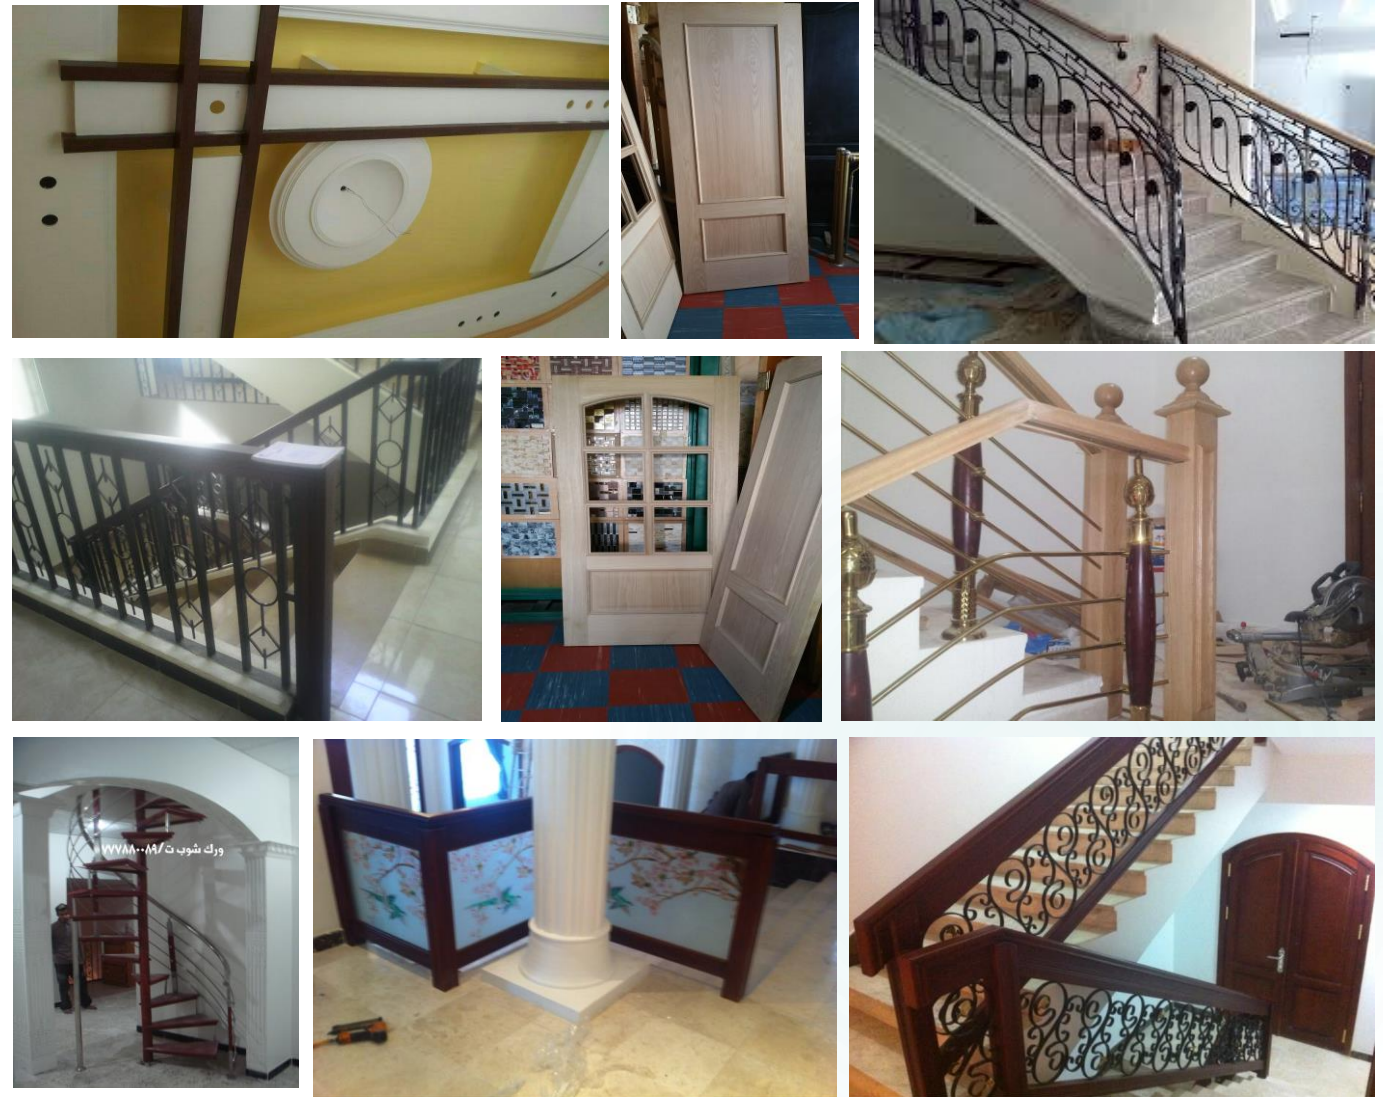

Wooden door, window, handrails and decoration.